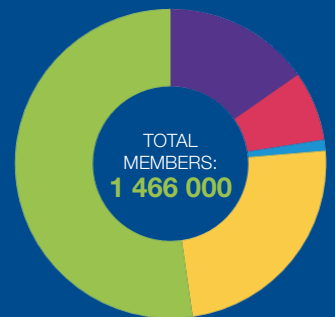

mwc-cmm.org

  @MennoniteWorldConference
  flickr @mwcmm

Donate Online:
mwc-cmm.org/donate

MWC BAPTIZED MEMBERS

- North America 15.24%
- Latin America 7.28%
- Europe 1.14%
- Asia 24.07%
- Africa 52.27%

MWC MEMBERS

-  109 national churches
-  1 international association
-  59 countries
-  10 300+ congregations
-  45 languages
-  1 466 000 baptized members

MWC BAPTIZED MEMBERS

- North America 15.24%
- Latin America 7.28%
- Europe 1.14%
- Asia 24.07%
- Africa 52.27%